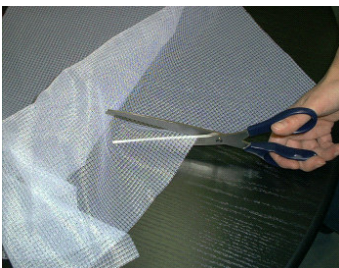

# EMC-Shielding-Net

for RF electromagnetic radiation

Item No. 97494

**A simple and save possibility for shielding of doors and windows. Easy and simple to install, without tools!**

**Contents:** Shielding Net 1,0m x 1,5m; selfadhesive tape 5m; instructions

## installation guideline:

Remove the protective cover from the selfadhesive tape.

Stick the selfadhesive tape on the frame around the window or door.

Cut the shielding-net to the right size.

Press the shielding-net to the selfadhesive tape