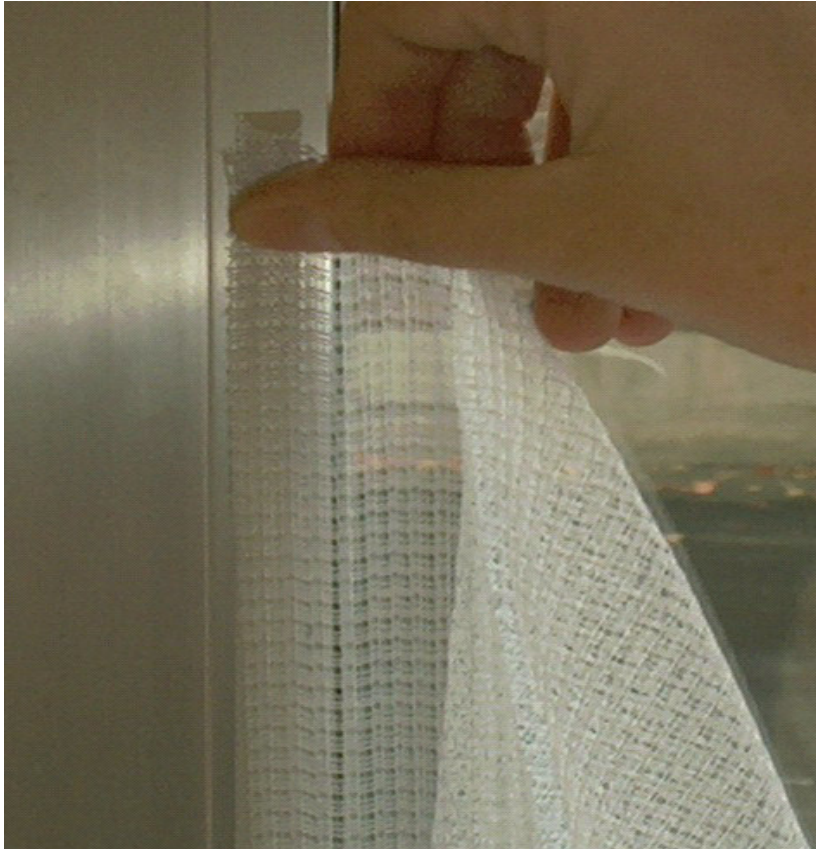

# EMC-Shielding-Net

for RF electromagnetic radiation

Item No. 97494

**A simple and save possibility for shielding of doors and windows. Easy and simple to install, without tools!**

**Contents:** Shielding Net 1,0m x 1,5m; selfadhesive tape 5m; instructions

## installation guideline:

Remove the protective cover from the selfadhesive tape.

Stick the selfadhesive tape on the frame around the window or door.

Cut the shielding-net to the right size.

Press the shielding-net to the selfadhesive tape